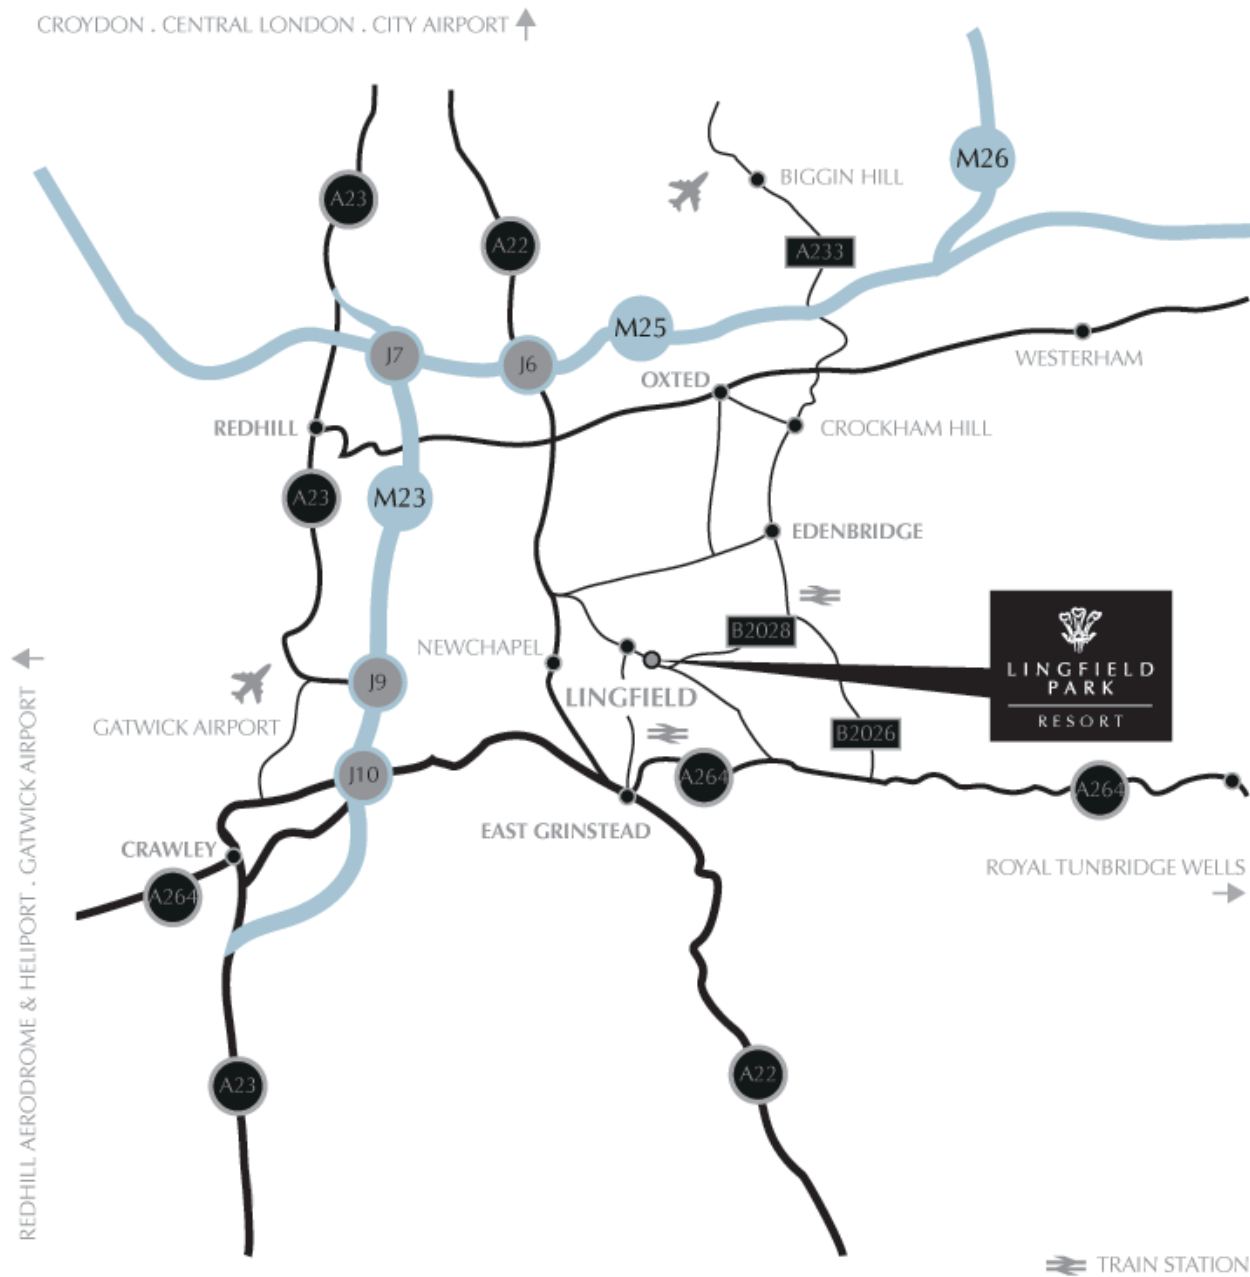

HOW TO FIND LINGFIELD PARK RESORT

LINGFIELD PARK RESORT

BY ROAD

- 15 minutes from M25 (J6) or M23 (J10)
- Complimentary car parking
- SAT NAV: RH7 6PQ

BY RAIL

- 45 minutes direct from London Bridge/London Victoria
- 25 minutes direct from East Croydon
- 5 minutes walk from Lingfield Station